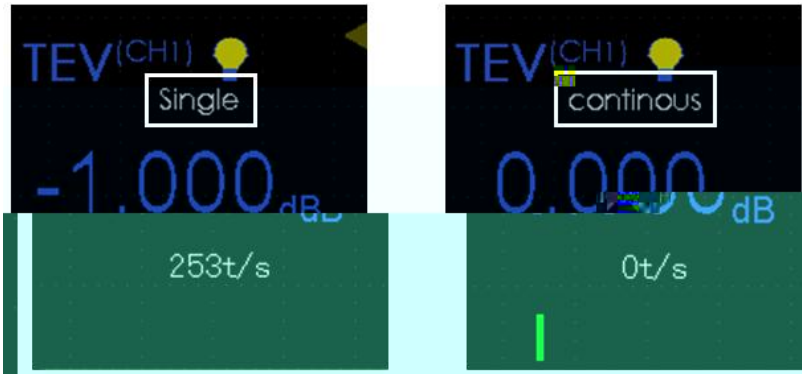

" "

3.7

" TRIG "

F4

触发方式
自动

触发方式
正常

触发方式
单次触发

" "

" "

" " " " " "

" " " " " "

" Single "

" continuous "

4.1 TEV

2

CH1 1 " MENU" F1